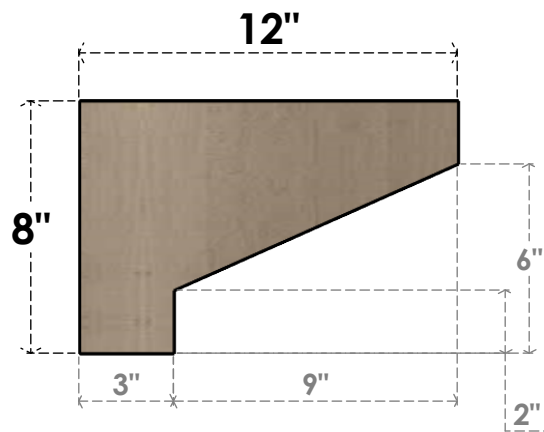

ITEM NUMBER: CORU04X12X08CLERCPR

4"W X 12"D X 8"H SERIES 3 CLASSIC CLEMMONS ROUGH CEDAR
TIMBERTHANE FAUX WOOD CORBEL, PRIMED

SIDE PROFILE

FRONT PROFILE

ISOMETRIC

EKENA MILLWORK
2300 WEST MAIN ST.
CLARKSVILLE, TX 75426
TOLL FREE: 866-607-0453
WWW.EKENAMILLWORK.COM

NOTES

1. INSTALLATION TO BE COMPLETED IN ACCORDANCE WITH MANUFACTURER'S SPECIFICATIONS.
2. DRAWING MAY NOT BE TO SCALE
3. THIS DRAWING IS INTENDED FOR DESIGN AND PLANNING PURPOSES ONLY.
4. ALL INFORMATION CONTAINED HEREIN WAS CURRENT AT THE TIME OF DEVELOPMENT BUT MUST BE REVIEWED AND APPROVED BY THE PRODUCT MANUFACTURER TO BE CONSIDERED ACCURATE.
5. TIMBERTHANE ARCHITECTURAL PRODUCTS ARE MADE FROM HIGH DENSITY URETHANE AND COME FACTORY PRIMED