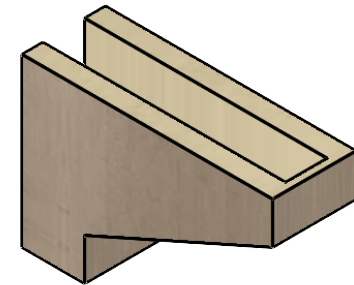

ITEM NUMBER: CORU04X12X08CLERCPR

4"W X 12"D X 8"H SERIES 3 CLASSIC CLEMMONS ROUGH CEDAR
TIMBERTHANE FAUX WOOD CORBEL, PRIMED

SIDE PROFILE

FRONT PROFILE

ISOMETRIC

EKENA MILLWORK
2300 WEST MAIN ST.
CLARKSVILLE, TX 75426
TOLL FREE: 866-607-0453
WWW.EKENAMILLWORK.COM