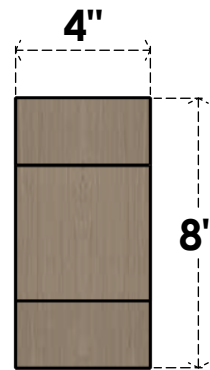

ITEM NUMBER: CORU04X12X08CLERCPR

4"W X 12"D X 8"H SERIES 3 CLASSIC CLEMMONS ROUGH CEDAR
TIMBERTHANE FAUX WOOD CORBEL, PRIMED

SIDE PROFILE

FRONT PROFILE

ISOMETRIC

EKENA MILLWORK
2300 WEST MAIN ST.
CLARKSVILLE, TX 75426
TOLL FREE: 866-607-0453
WWW.EKENAMILLWORK.COM